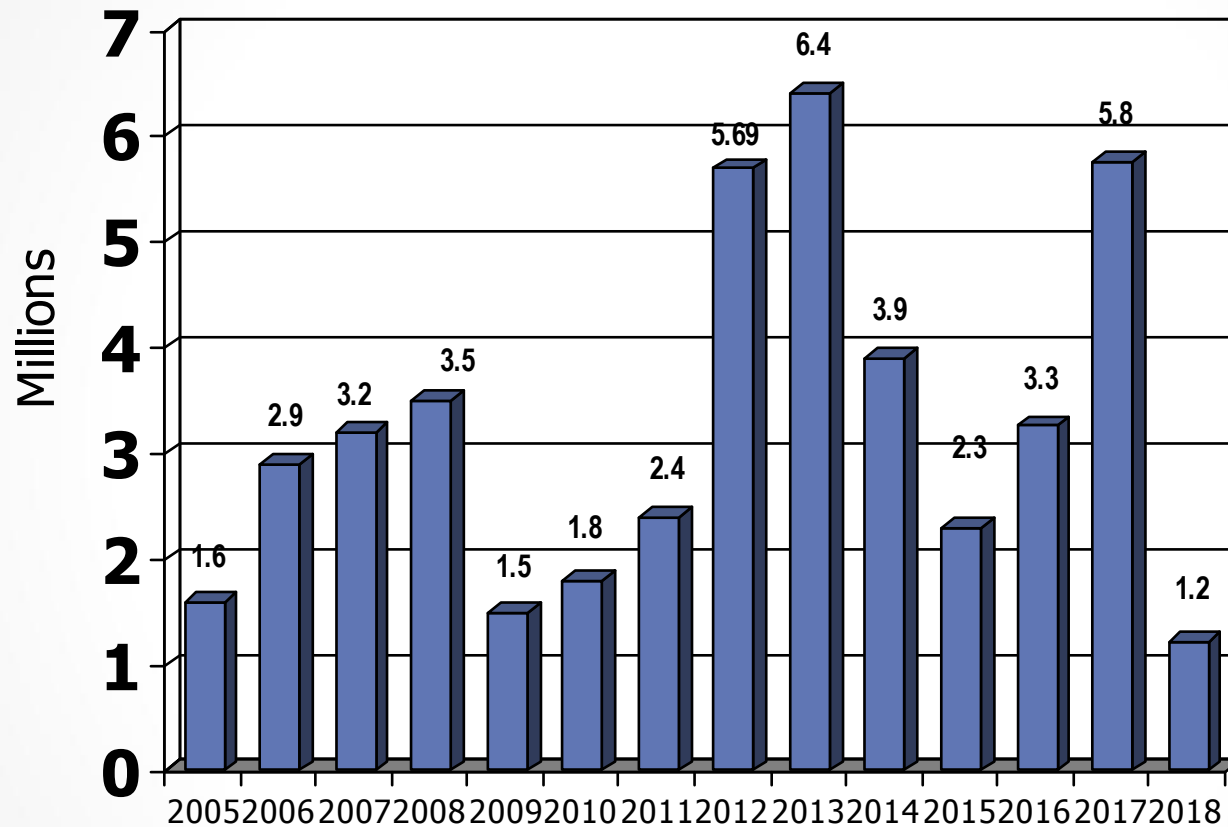

# NET NEW CONSTRUCTION \$

**HOW DOES BERLIN COMPARE IN NET NEW CONSTRUCTION AROUND THE STATE?**

- .45% - City of Berlin**
- 1.62% - State of Wisconsin**
- .69% - Green Lake County**
- .83% - Waushara County**