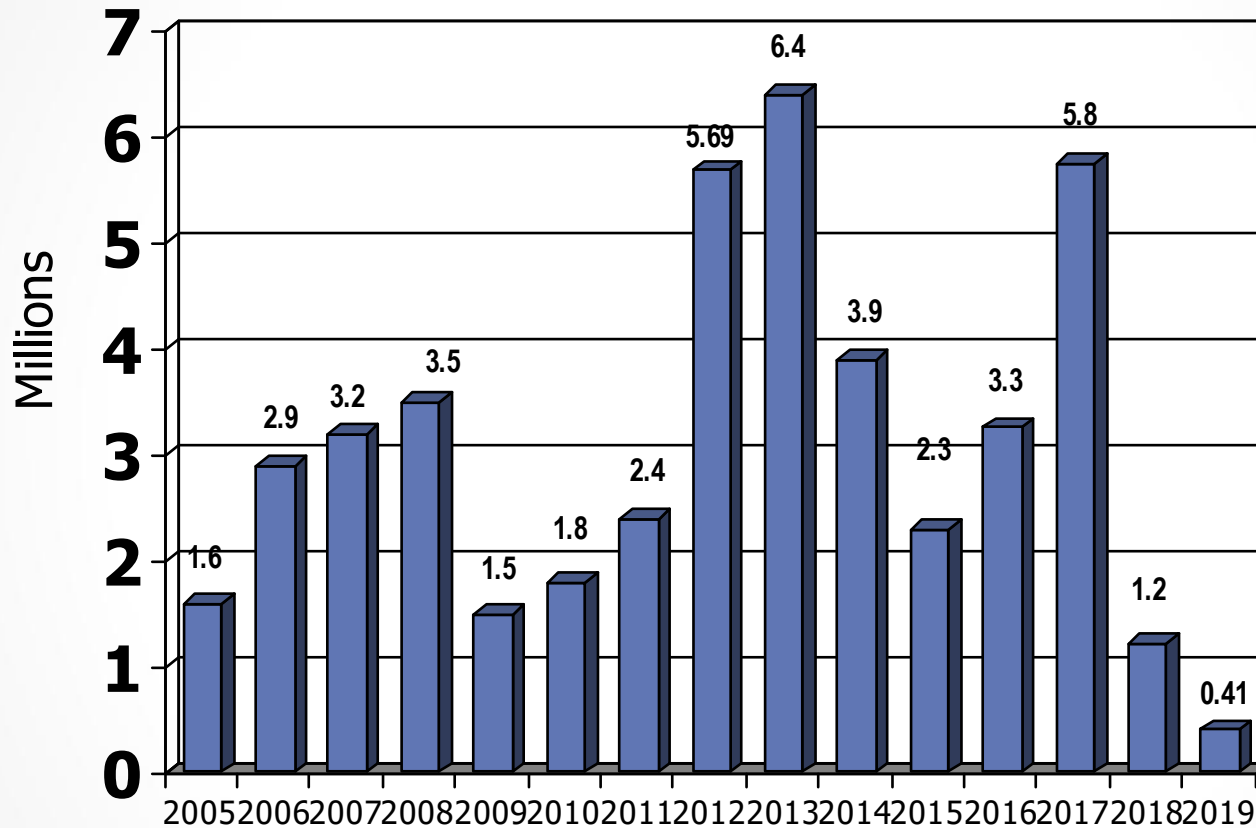

NET NEW CONSTRUCTION \$

HOW DID BERLIN COMPARE IN NET NEW CONSTRUCTION AROUND THE STATE IN 2019?

- .41% - City of Berlin
- 1.59% - State of Wisconsin
- .75% - Green Lake County
- 1.04% - Waushara County

NET NEW CONSTRUCTION % COMPARISONS