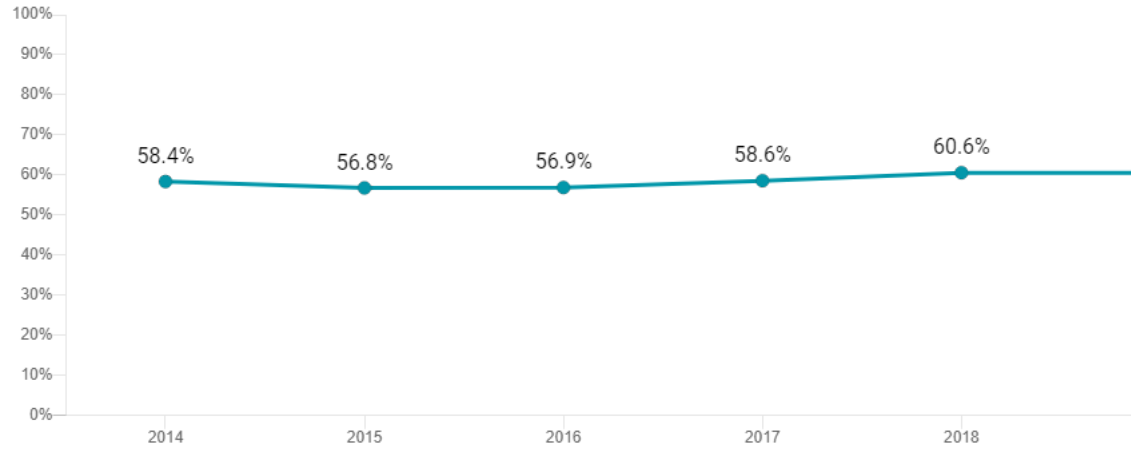

## Employment Rate in Berlin city, Wisconsin

[VIEW OPTIONS](#)

Chart Survey/Program: 2019 ACS 5-Year Estimates Data Profiles