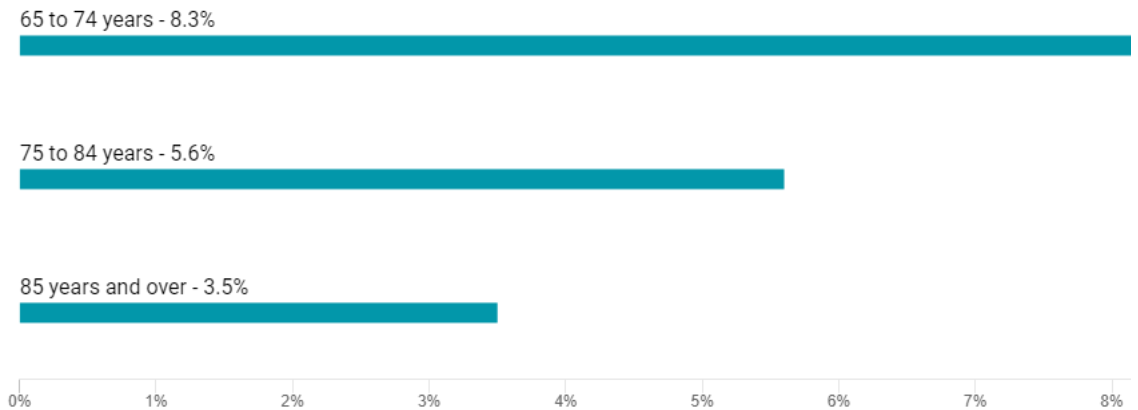

## Older Population

17.5% +/- 2.0%

65 Years and Older in Berlin city, Wisconsin

17.5% +/- 0.1%

65 Years and Older in Wisconsin

Table:  
DP05

Table Survey/Program:  
2019 American Community Survey 5-Year Estimates

## Older Population by Age in Berlin city, Wisconsin

[VIEW OPTIONS](#)

Chart Survey/Program: 2019 ACS 5-Year Estimates Data Profiles