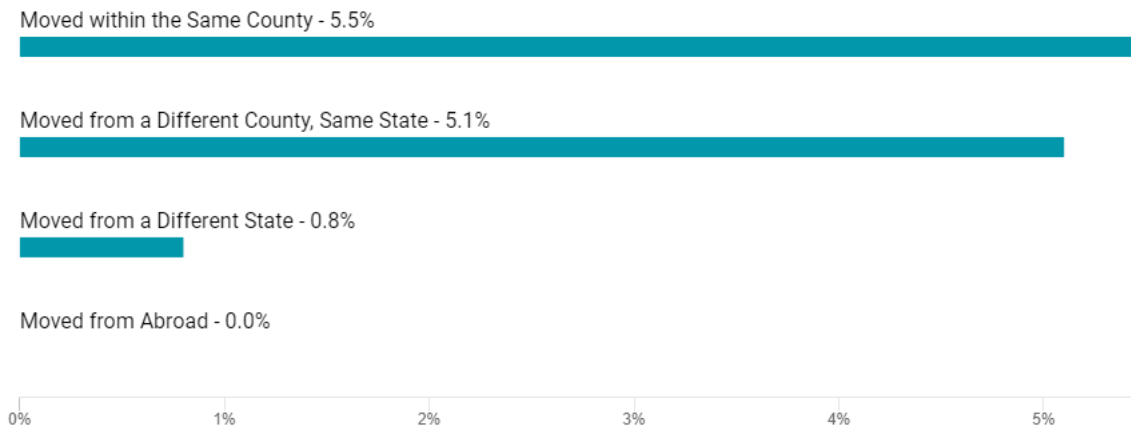

## Residential Mobility in the Last Year in Berlin city, Wisconsin

[VIEW OPTIONS](#)

Chart Survey/Program: 2019 ACS 5-Year Estimates Subject Tables