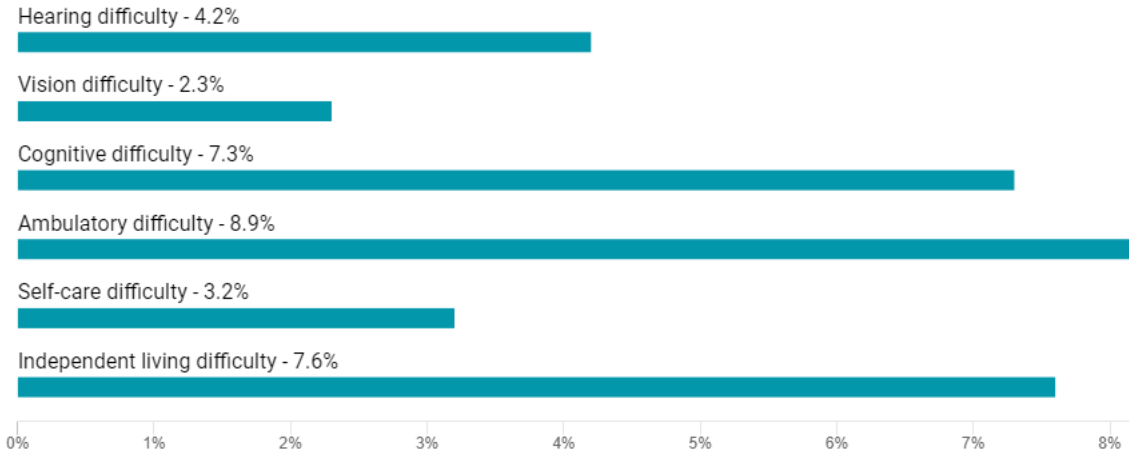

## Types of Disabilities in Berlin city, Wisconsin

[VIEW OPTIONS](#)

Chart Survey/Program: 2019 ACS 5-Year Estimates Subject Tables