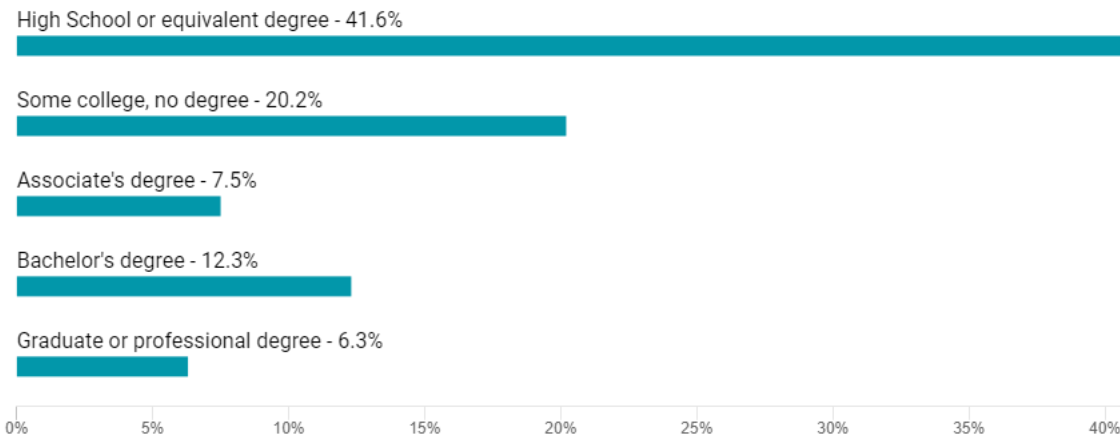

### Education Attainment (Population 25 Years and Older) in Berlin city, Wisconsin

[VIEW OPTIONS](#)

Chart Survey/Program: 2019 ACS 5-Year Estimates Data Profiles