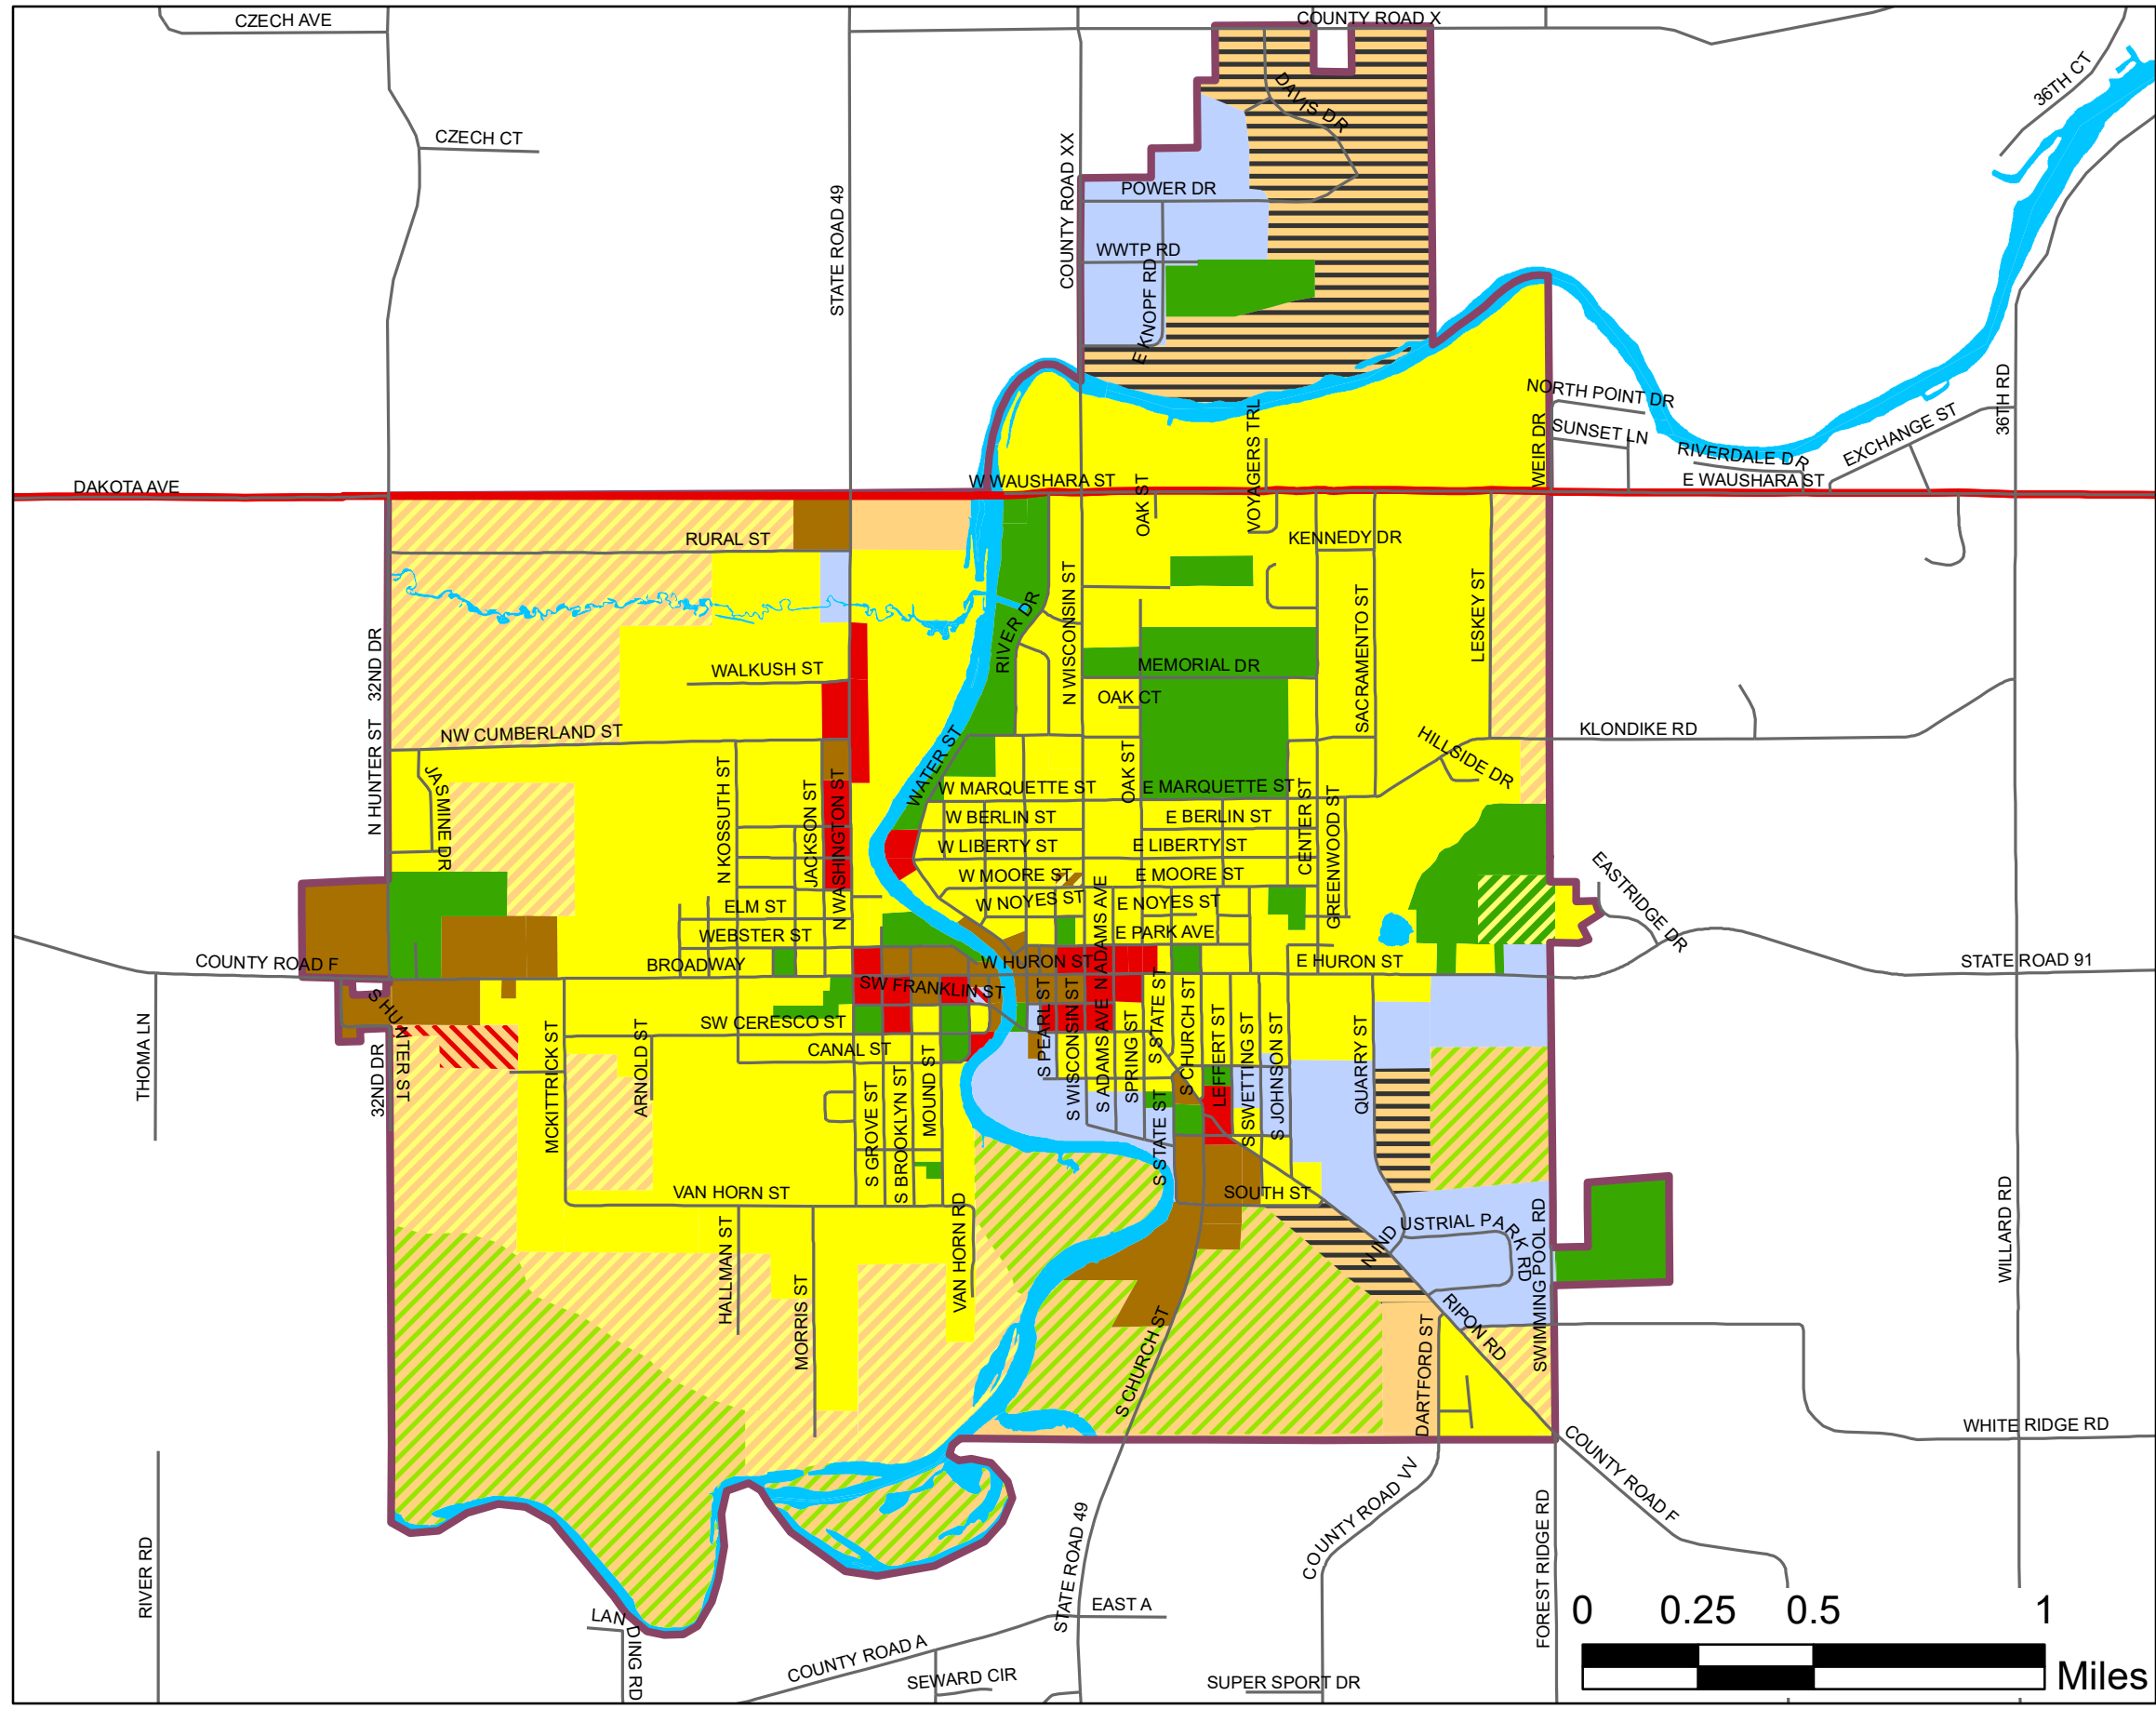

City of Berlin Future Land Use 2018

-  County Line
-  Berlin Municipal Boundary
- Current Land Use**
-  Water
-  Agricultural / Vacant
-  Commercial
-  Industrial
-  Mixed Use
-  Public-Govt-Parks
-  Residential
- Future Land Use**
-  Future Commercial
-  Future Conservancy Area
-  Future Industrial
-  Future Public-Govt-Parks
-  Future Residential