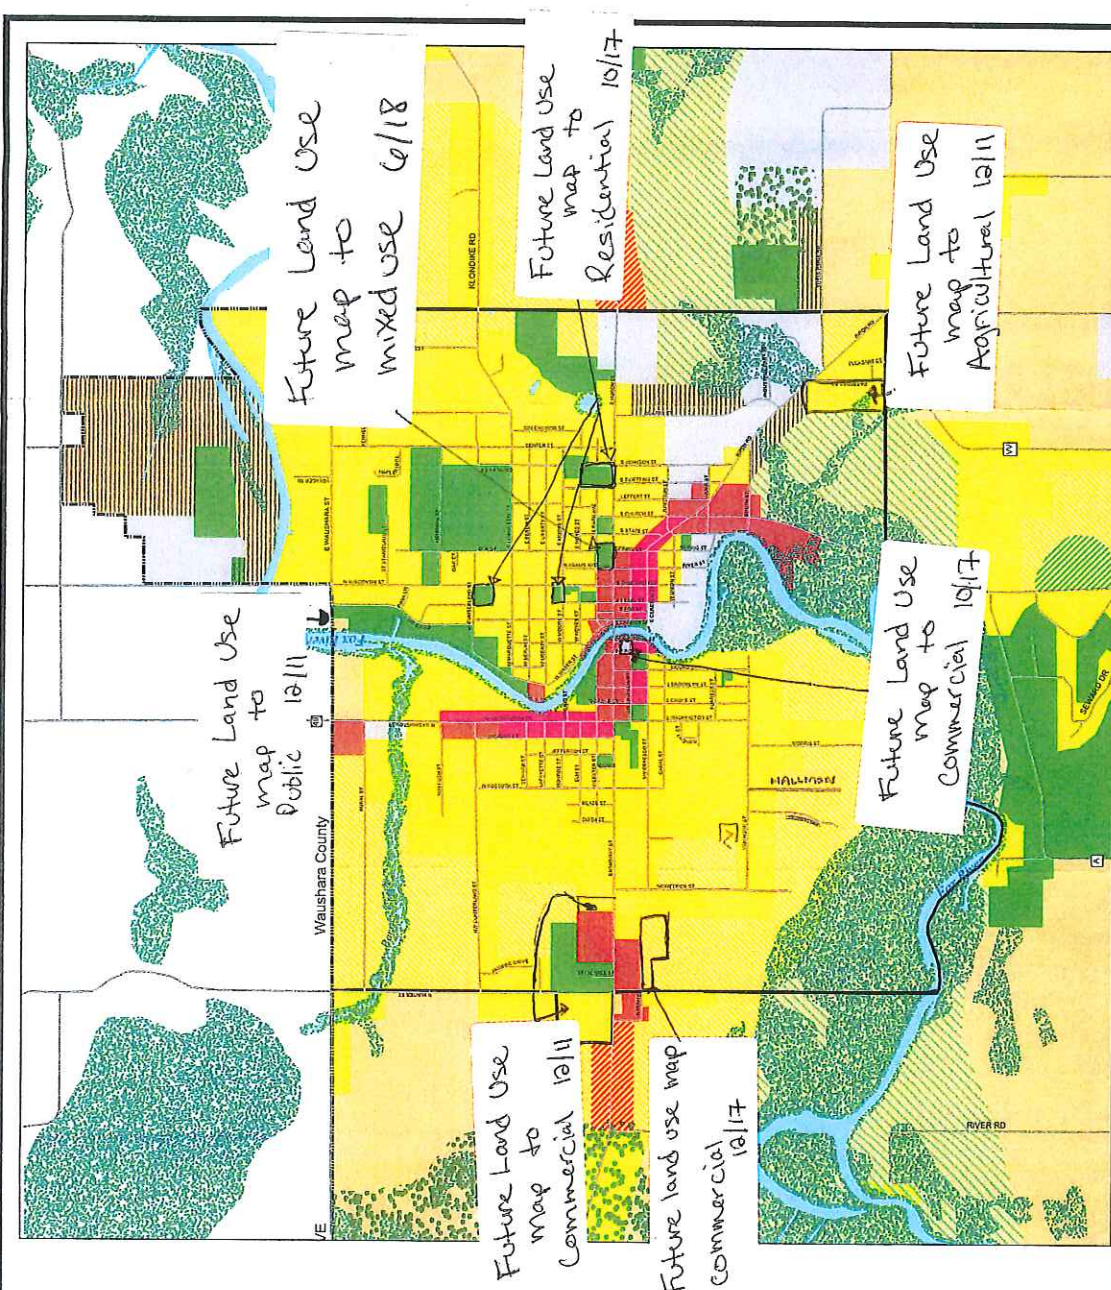

Map 7

Future Land Use

City of Berlin
Green Lake County, WI

Legend

1. Roads
   - Lake or River
   - Municipal Boundary
   - Woodslands
   - Wetland or ESA*
   - Current Land Use
   - Agricultural / Vacant
   - Commercial
   - Industrial
   - Mixed Use
   - Public-Gov-Perks
   - Residential
2. **Future Land Use**
3. Future Commercial
   - Future Consistency Area
   - Future Industrial
   - Future Public-Gov-Perks
   - Future Residential

0 0.125 0.25 0.5 Miles

Map Date: 1/14/2003

Green Lake County
Planning & Zoning Department

Future Land Use map to Public 10/11

Future Land Use map to mixed use 6/18

Future Land Use map to Commercial 10/11

Future land use map commercial 10/17

Future Land Use map to Residential 10/17

Future Land Use map to Commercial 10/17

Future Land Use map to Agricultural 10/11