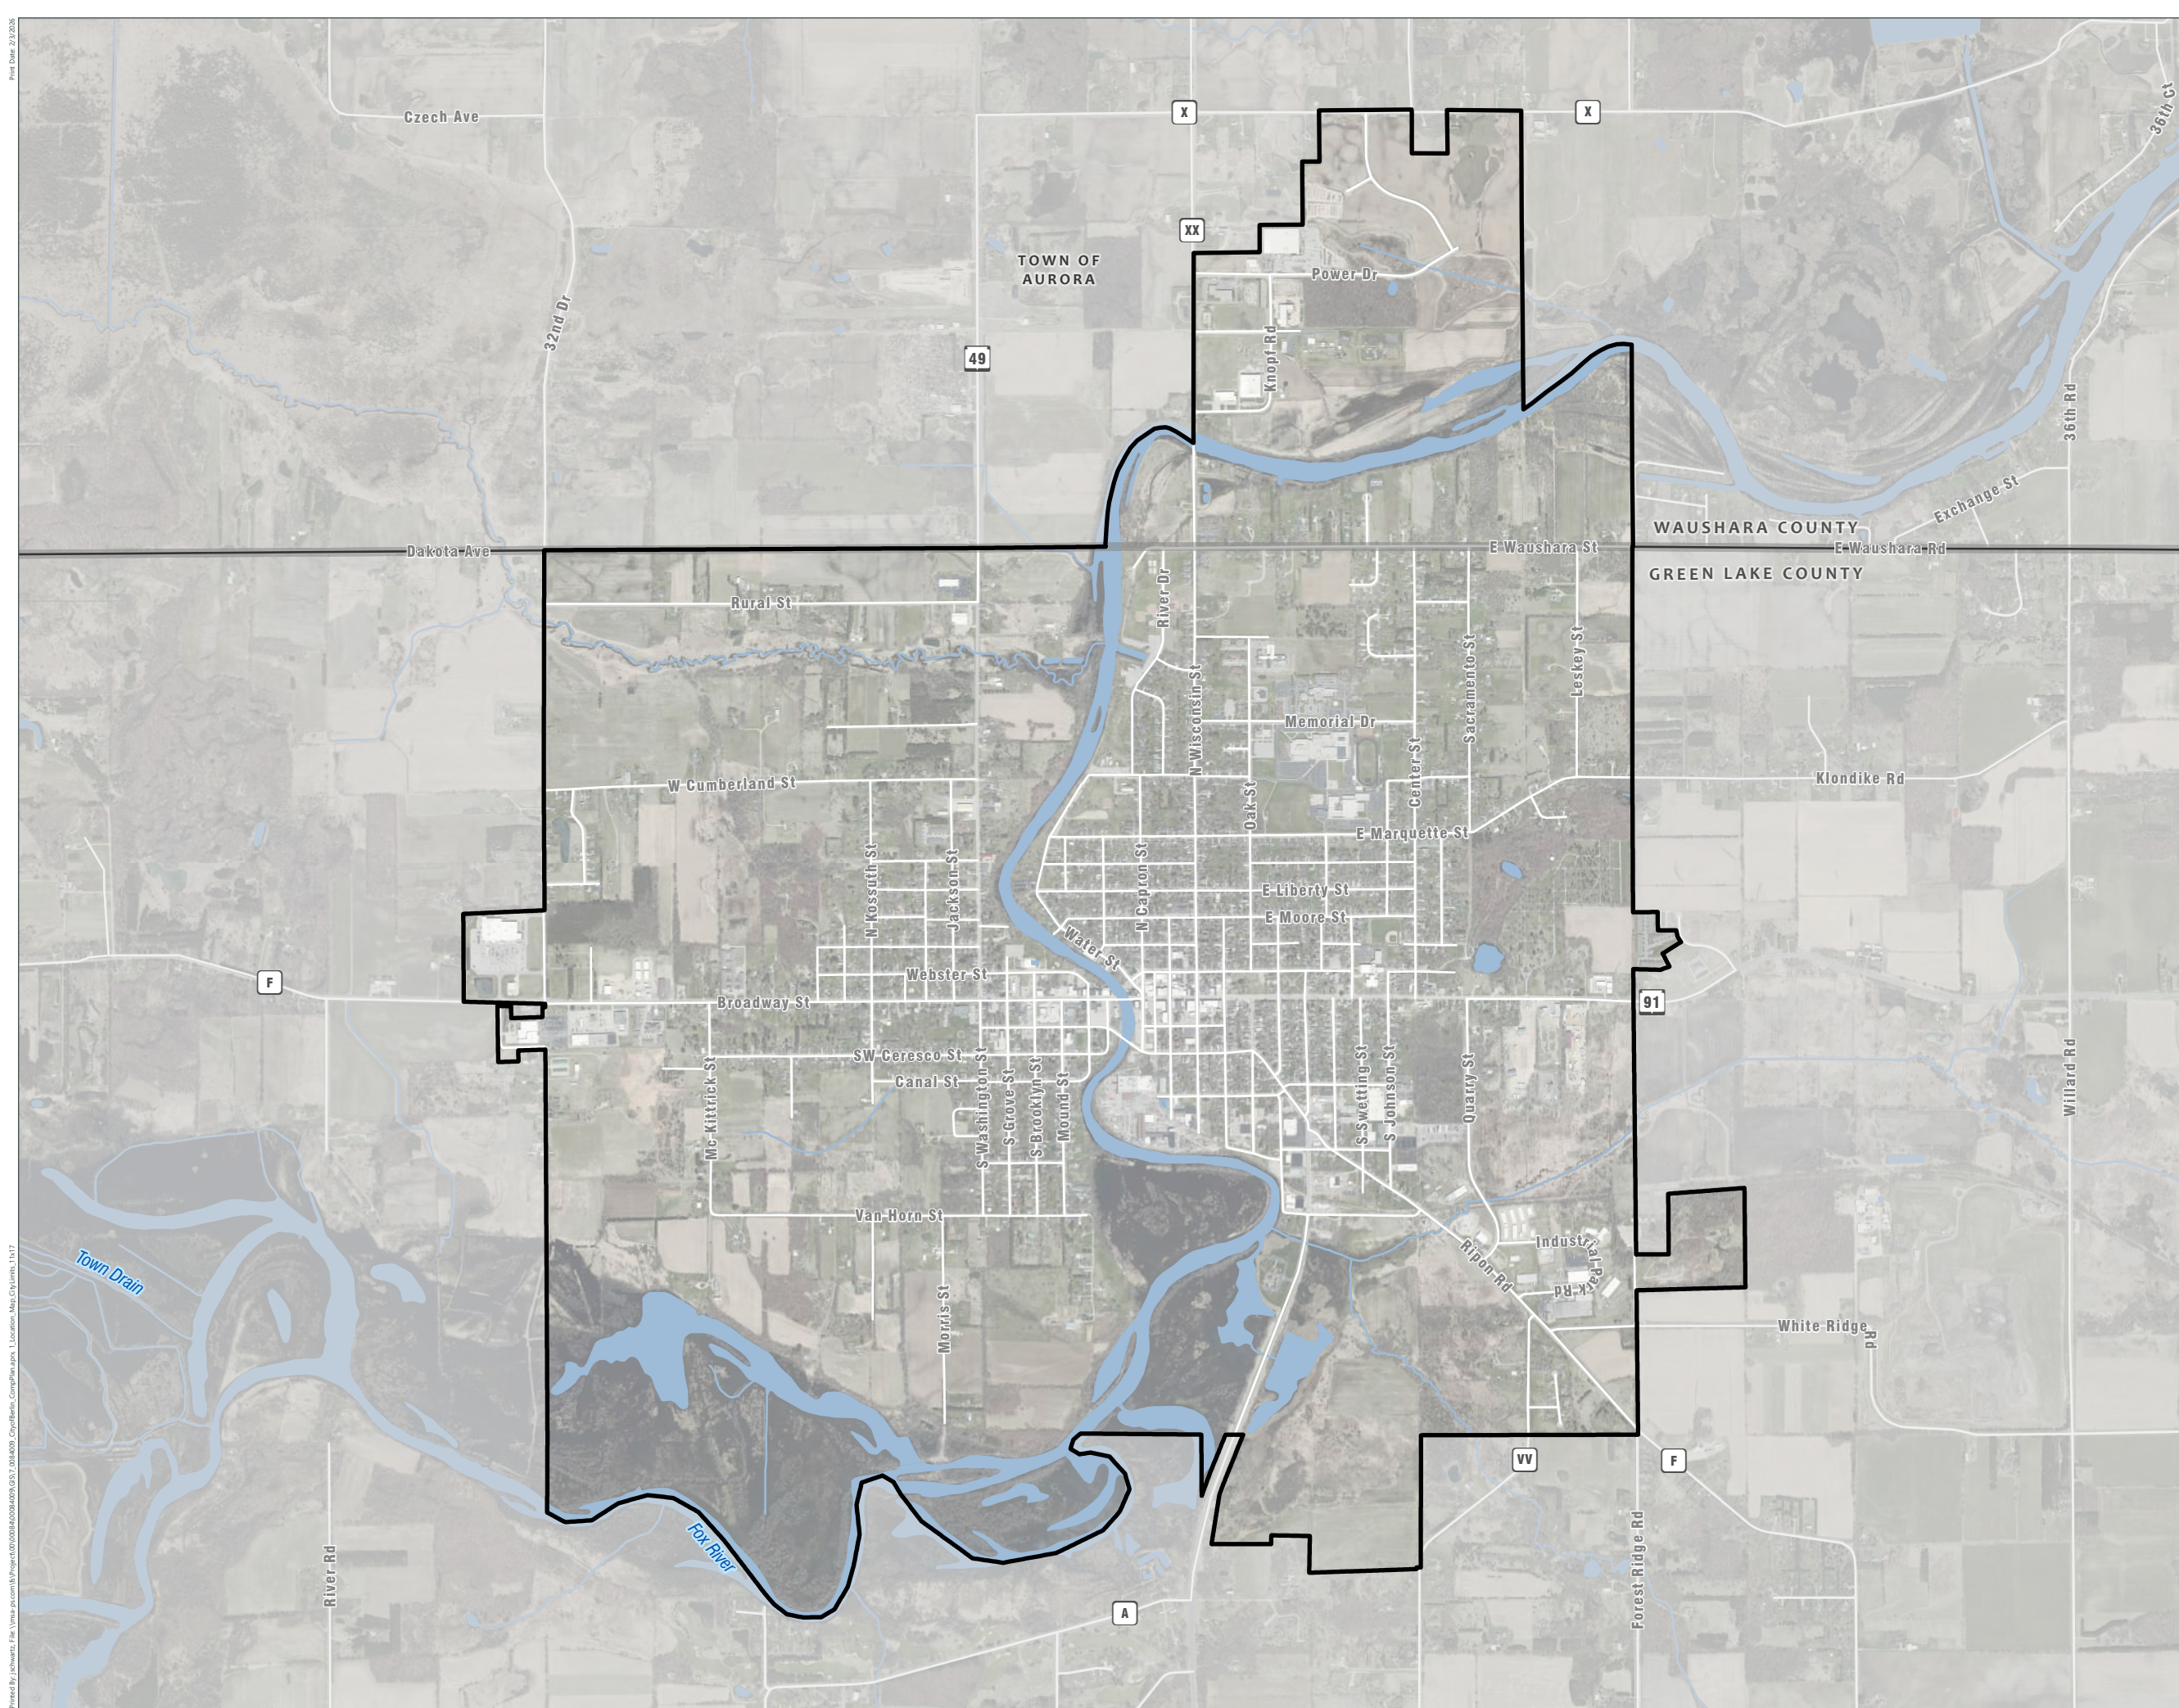

**BERLIN 2046 COMPREHENSIVE PLAN
PLAN APPENDIX**

**APPENDIX D
MAPS**

CITY LIMITS

Comprehensive Plan Update

City of Berlin
Green Lake County, Wisconsin

-  City of Berlin
-  Surrounding Municipality
-  County Boundary

Data Sources:
Green Lake County GIS (2022)
WisDOT (2025)
Aerial: WDNR Aerial (2018-2020)