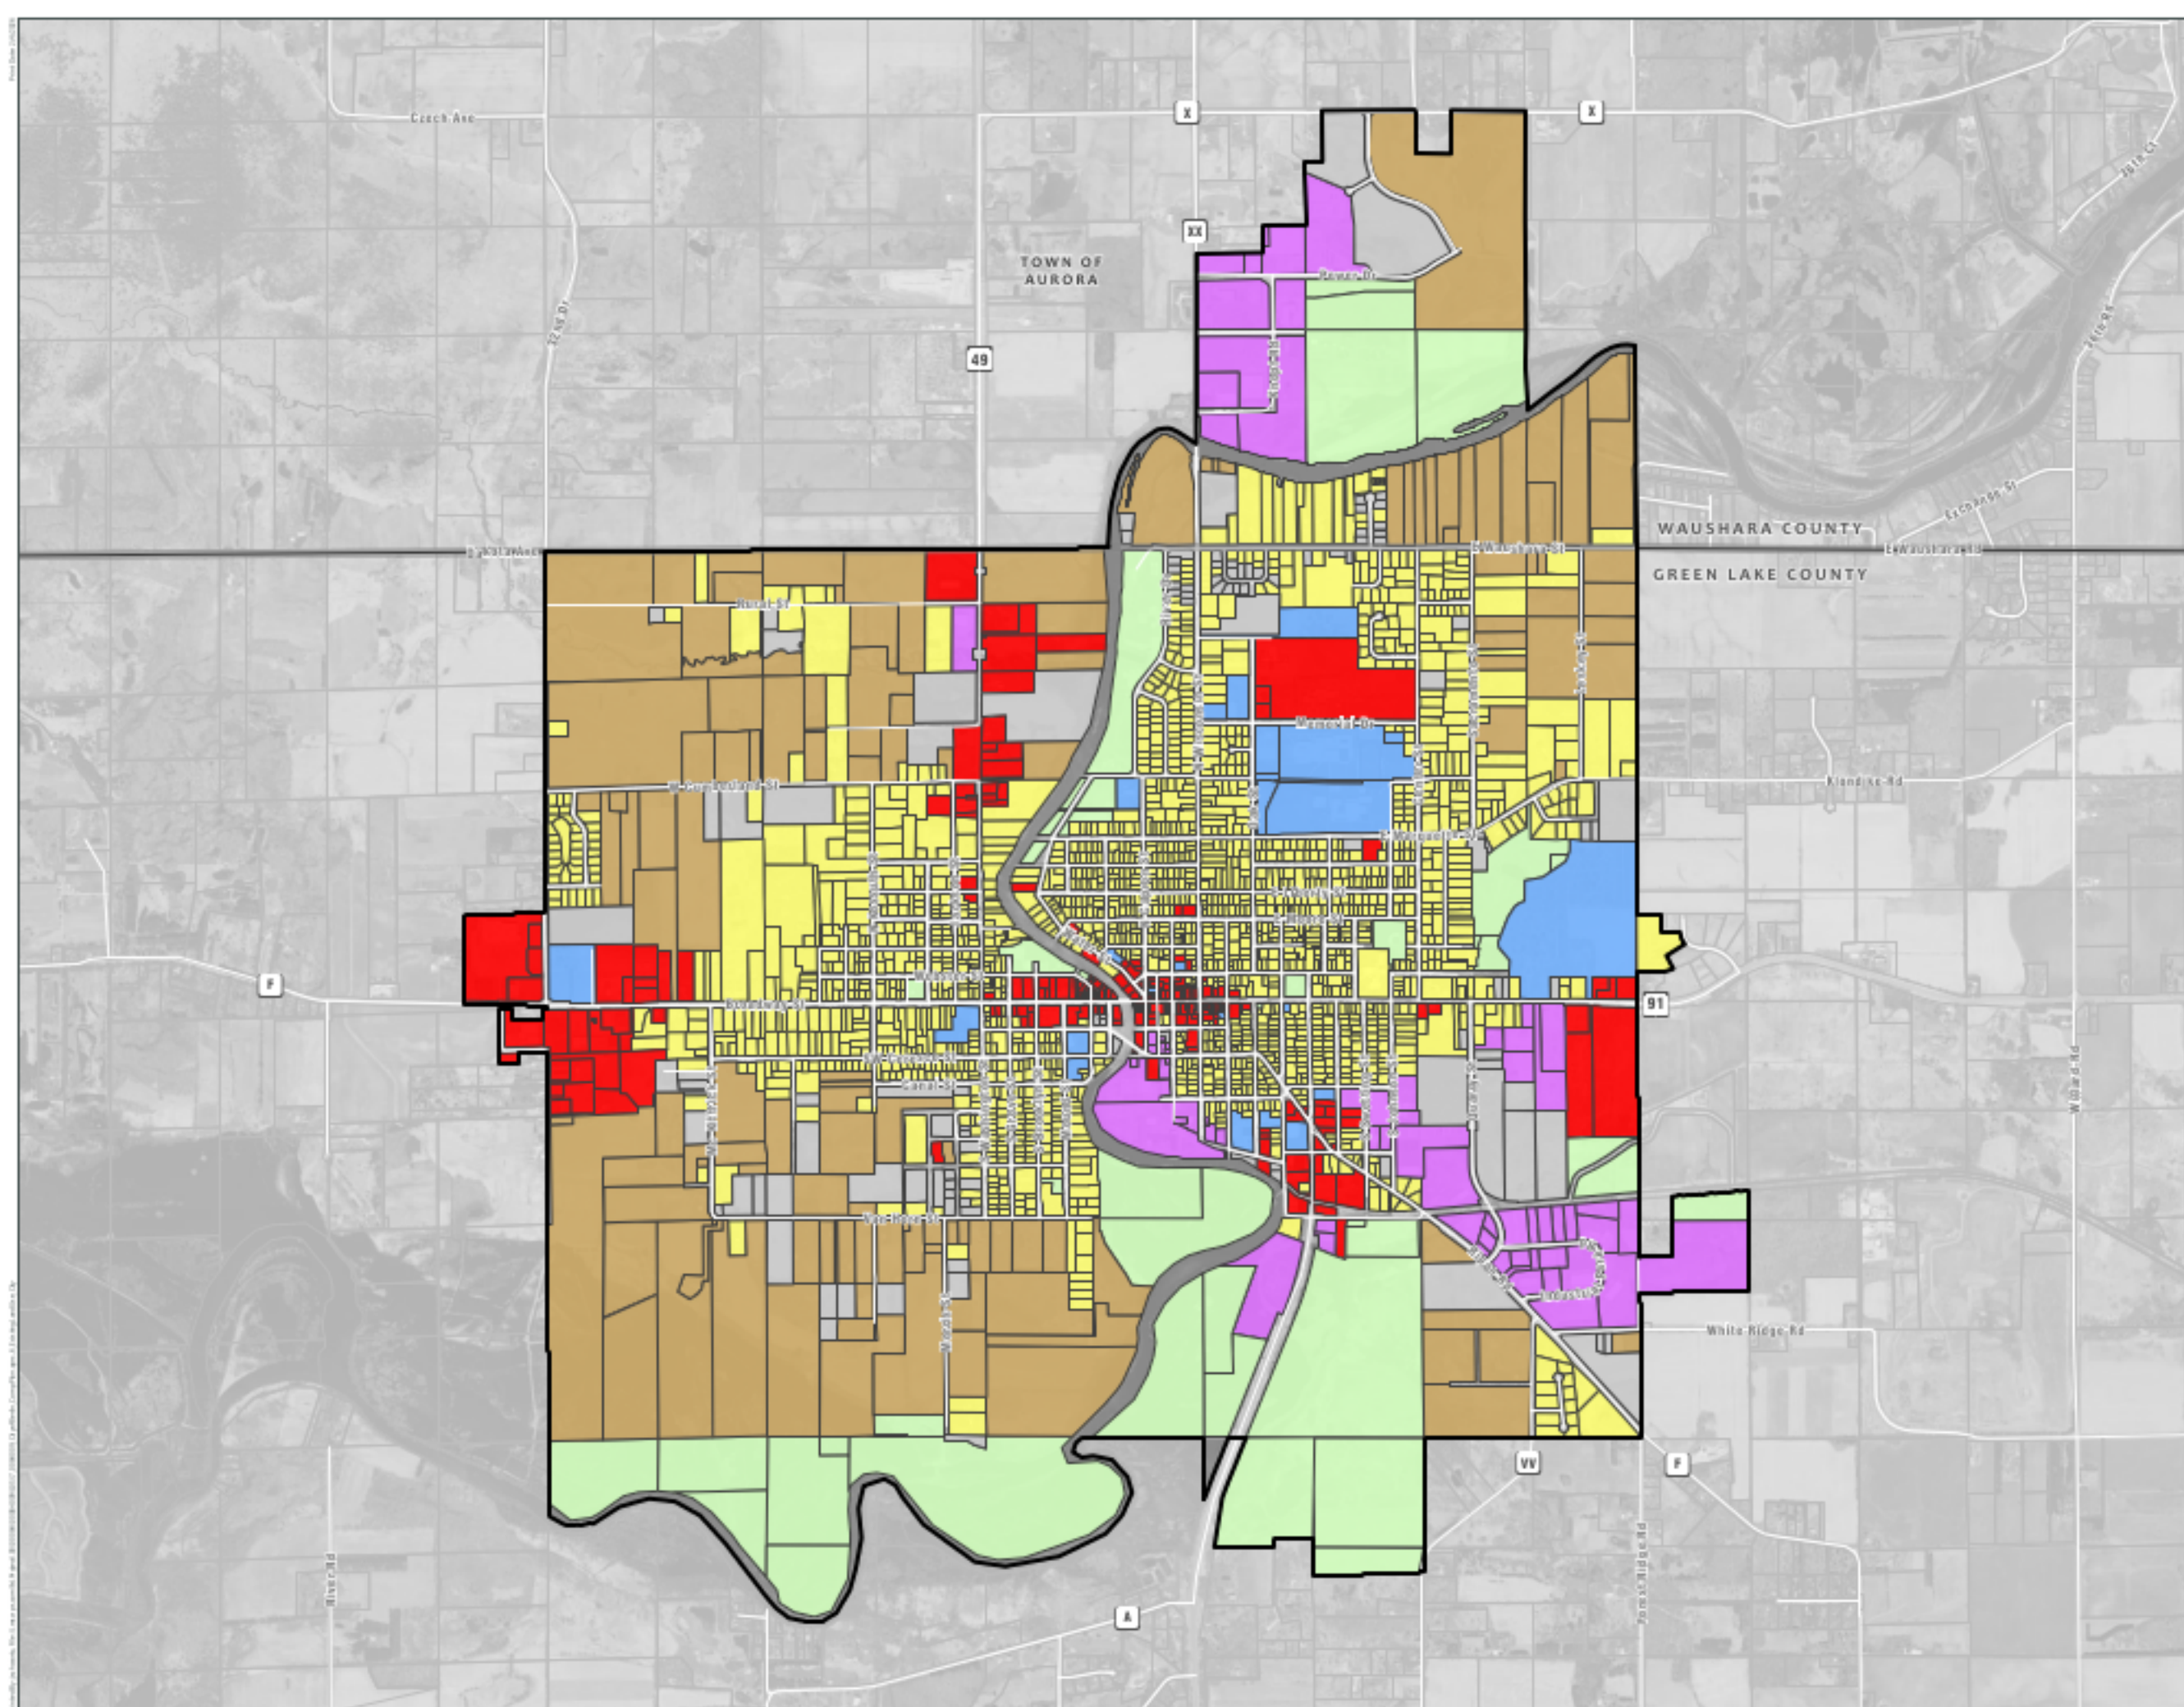

EXISTING LAND USE

Comprehensive Plan Update

City of Berlin
Green Lake County, Wisconsin

-  City of Berlin
-  Surrounding Municipality
-  County Boundary
-  Parcel Boundary
-  Residential
-  Commercial
-  Industrial
-  Park
-  Institutional
-  Agriculture & Rural
-  Vacant Land

Data Sources:
Green Lake County GIS (2022), Waushara County GIS (2025)